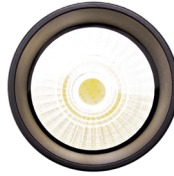

Type: _____

2" Cylinder, Pendant & Ceiling Cylinder Light, Aluminum Cylinder, White Aluminum Housing, Clear Glass Lens

12 4/5"(H) X 2 1/2"(W) X 2" (D)

Features

- Aluminum Base and Polycarbonate (PC) Lens
- Dimming: Dimmable Down to 10% Using a Standard TRIAC LED Dimmer TRIAC logo
- 7-Year Warranty
- Multi CCT: Selectable Multi-CCT & Power Switches Located the back of the fixture

Technical Specifications

Electrical:

- Voltage: 120V, 60Hz
- Power Factor: >0.90
- THD: <20%
- Wattage: 6W
- Efficacy: 75 LPW

Mechanical:

- Aluminum Housing & Glass Lens
- Suspension Cable & Canopy Set Accessories Avail.
- Universal Swivel W/ Rod Kit Accessories Avail. Ambient Operating Temperature: -13°F to 113°F
- Rated life: 70,000 hrs
- IP Rating: IP40 suitable for damp locations

Applications:

- 2" Cylinder, Pendant & Ceiling Cylinder Light, Aluminum Cylinder, White Aluminum Housing, Clear Glass Lens

Other Models:

- 6W | 450LM | CMC2-MCT-DT-WH
- 9W | 675LM | CMC3-MCTP-DD-WH
- 15W | 1125LM | CMC4-MCTP-DD-WH
- 75W | 2625LM | CMC6-MCTP-DD-WH
- 6W | 450LM | CMC2-MCT-DT-BK
- 9W | 675LM | CMC3-MCTP-DD-BK
- 15W | 1125LM | CMC4-MCTP-DD-BK
- 75W | 2625LM | CMC6-MCTP-DD-BK

Other Views:

BLACK:

Side View

Lens View

Back View

WHITE:

Side View

Lens View