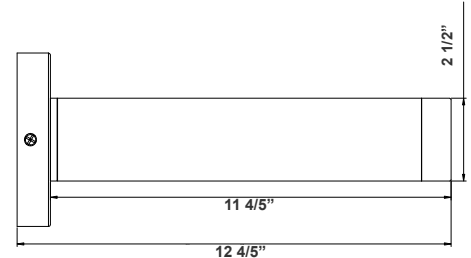

Type: _____

2" Cylinder, Pendant & Ceiling Cylinder Light, Aluminum Cylinder, White Aluminum Housing, Clear Glass Lens

12 4/5"(H) X 2 1/2"(W) X 2" (D)

Features

- Aluminum Base and Polycarbonate (PC) Lens
- Dimming: Dimmable Down to 10% Using a Standard TRIAC LED Dimmer TRIAC logo
- 7-Year Warranty
- Multi CCT: Selectable Multi-CCT & Power Switches Located the back of the fixture

Technical Specifications

Electrical:

- Voltage: 120V, 60Hz
- Power Factor: >0.90
- THD: <20%
- Wattage: 6W
- Efficacy: 75 LPW

Mechanical:

- Aluminum Housing & Glass Lens
- Suspension Cable & Canopy Set Accessories Avail.
- Universal Swivel W/ Rod Kit Accessories Avail. Ambient Operating Temperature: -13°F to 113°F
- Rated life: 70,000 hrs
- IP Rating: IP40 suitable for damp locations