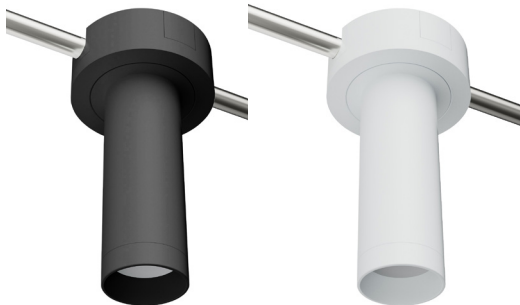

Cylinder And Pendant Lighting
J-Box Cover Canopy For Up To 4
Pipe Entries

CMC-JBCK-BK
CMC-JBCK-WH